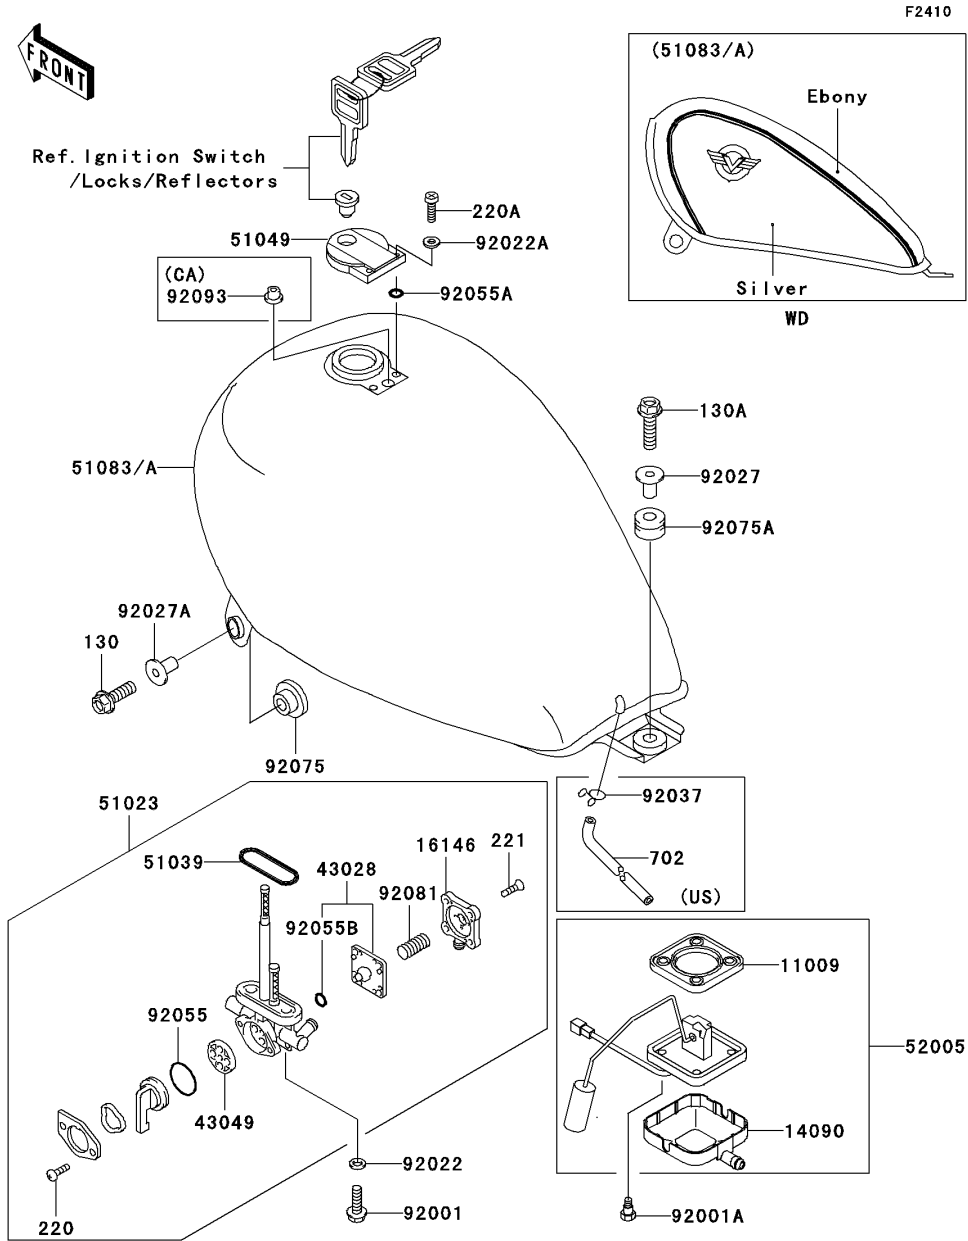

# 2004 Vulcan 750 PARTS DIAGRAM

Fuel Tank

### Fuel Tank

ITEM NAME	PART NUMBER	QUANTITY
GASKET,FUEL GAUGE (Ref # 11009)	11009-1656	1
COVER,FUEL GAUGE (Ref # 14090)	14090-1624	1
COVER-ASSY,TAP DIAPHRAGM (Ref # 16146)	16146-1010	1
DIAPHRAGM (Ref # 43028)	43028-1033	1
PACKING (Ref # 43049)	43049-1103	1
TAP-ASSY,FUEL (Ref # 51023)	51023-1392	1
RING,TAP FLANGED (Ref # 51039)	51039-003	1
CAP-TANK,FUEL (Ref # 51049)	51049-1139	1
BOLT-FLANGED,8X25,BLACK (Ref # 130)	130C0825	2
BOLT-FLANGED,8X30 (Ref # 130A)	130G0830	1
SCREW-PAN-CROS (Ref # 220)	220B0308	2
SCREW-PAN-CROS (Ref # 220A)	220B0510	2
SCREW-CSK-CROS,4X14 (Ref # 221)	221B0414	4
GAUGE,FUEL (Ref # 52005)	52005-1070	1
BOLT,6X20 (Ref # 92001)	92001-1091	2
BOLT,FUEL GAUGE (Ref # 92001A)	92001-1705	4
WASHER,6.2X11X1.5 (Ref # 92022)	92022-183	2
WASHER,5.1X10X1.0 (Ref # 92022A)	92022-1977	2
COLLAR,L=19.3 (Ref # 92027)	92027-1780	1
COLLAR (Ref # 92027A)	92027-1929	2
RING-O,TAP LEVER (Ref # 92055)	92055-1085	1
RING-O,ID=9 (Ref # 92055A)	92055-1552	2
RING-O (Ref # 92055B)	92055-1664	1
DAMPER,FUEL TANK (Ref # 92075)	92075-1677	2
DAMPER (Ref # 92075A)	92075-1736	1
SPRING,TAP DIAPHRAGM (Ref # 92081)	92081-1240	1
TANK-COMP-FUEL,EBONY/SILVER (Ref # 51083)	51083-5095-376	1
TANK-COMP-FUEL,EBONY/SILVER (Ref # 51083A)	51083-5096-376	1
TUBE-RUBBER,5X8X630 (Ref # 702)	702A05630	1

## 2004 Vulcan 750 PARTS LIST

### Fuel Tank

ITEM NAME	PART NUMBER	QUANTITY
CLAMP,TUBE (Ref # 92037)	92037-1461	1
SEAL,FUEL TANK CAP (Ref # 92093)	92093-1030	1